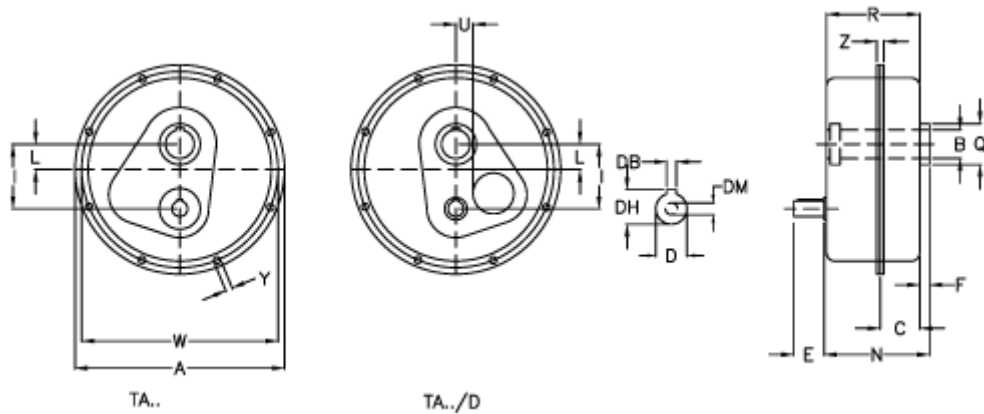

Data Sheet

Article number: 29480601500

Description: Shaft mount. speed reducer
TA 60.60D i=15 without lubrication

Measures

a	= 498	E = 80	W	= 468
B G7	= 60	F = 15	Weight (kg)	= 97
C	= 73	I = 174	Y	= 13.0
DB	= 10	L = 47	Z	= 28.5
Description	= TA 60.60D	N = 205.0		
DH	= 42.0	Q = 100		
D h6	= 38	R = 199.0		
DM	= M12	U = 48		